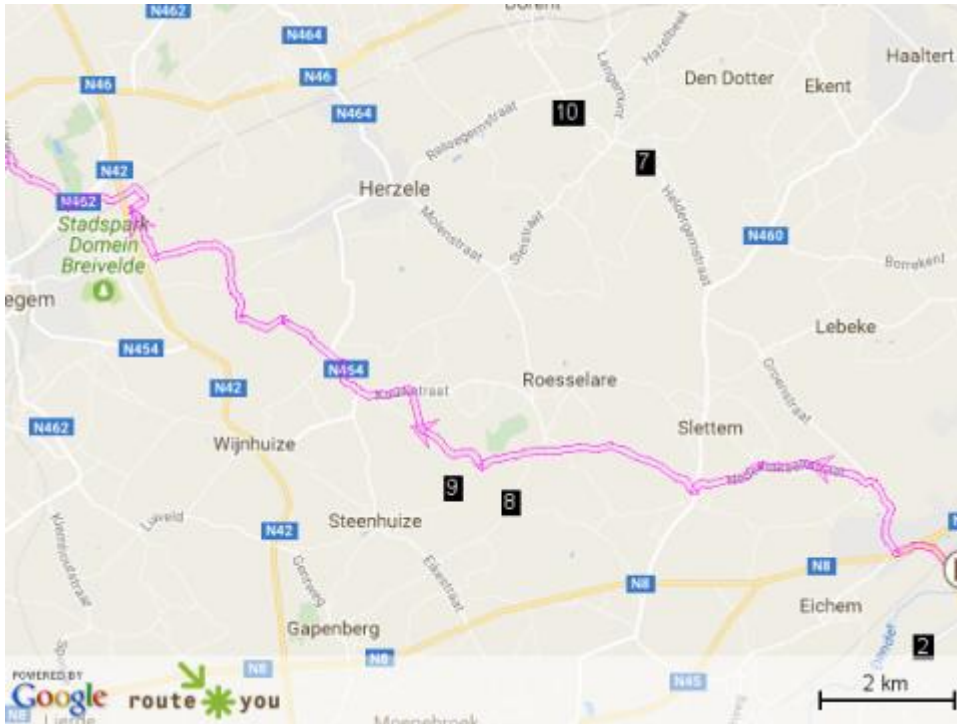

Tour of Flanders from Ninove

Distance: 138 km (87.5 miles) with 5010 feet ascent

Route

Start at Ninove on the Cenrumlaan and follow directions below...

1.31 km After 1.31 km continue straight

2.52 km After 1.22 km continue straight

4.32 km After 1.8 km right turn

5.49 km After 1.17 km continue straight

7.96 km After 2.47 km continue straight

8.99 km After 1.03 km turn right

10.8 km After 1.78 km continue straight

11.6 km After 826 m go straight